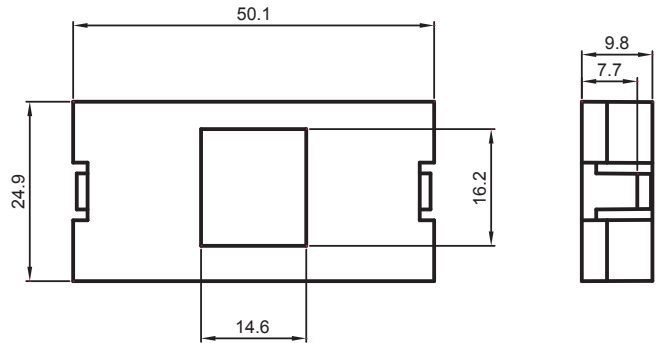

Snap-In Module

Network & Fiber Snap-In Modules

ODIRJ

1" RJ45 Keystone Jack Snap-In Module

- Fits 10G Surface Mount Box
- RoHS Complaint

ODIRJ	1" RJ45 keystone jack snap-in module	Snap-in, RJ45 keystone jack
-------	--------------------------------------	-----------------------------

ODILCSC

1" Snap-In Module, Single Keystone Adapter

- Fits Fiber Surface Mount Box
- RoHS Complaint

ODILCSC	1" SC & LC fiber snap-in module	Snap-in, SC/LC Fiber
---------	---------------------------------	----------------------